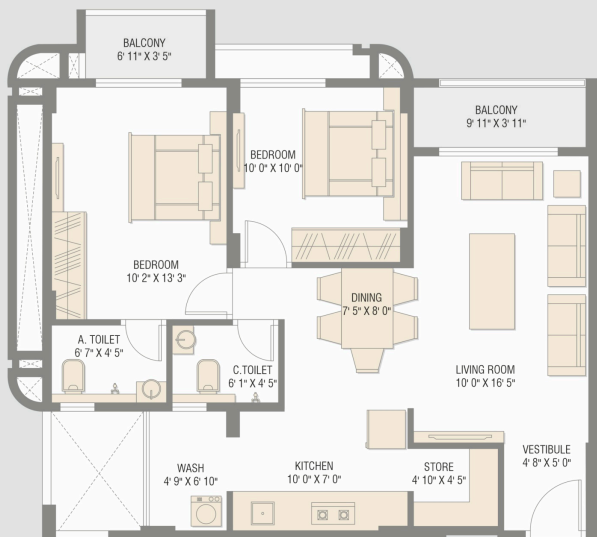

# GROUND FLOOR PLAN

SHOP	DIMENSION
G1	16' 5" X 25' 1"
G2	9' 11" X 25' 1"
G3	9' 9" X 29' 0"
G4	10' 0" X 29' 0"
G5	9' 8" X 41' 7"
G6,G7	10' 0" X 41' 7"
G8	9' 8" X 41' 7"
G9,G10	10' 0" X 29' 0"
G11	9' 8" X 29' 0"
G12	16' 5" X 29' 0"
G13	19' 8" X 29' 0"
G14	16' 5" X 29' 0"
G15	9' 8" X 29' 0"
G16,17	10' 0" X 29' 0"
G18	9' 8" X 41' 7"
G19,20	10' 0" X 41' 7"
G21	9' 8" X 41' 7"
G22,23	10' 0" X 29' 0"
G24	9' 8" X 25' 1"
G25	16' 5" X 25' 1"

BLOCK - A1, A2, A3, A4

**POLARIS INFINITY**  
2 & 3 BHK LUXURIOUS APARTMENT

**2 BHK**  
UNIT PLAN

TYPE - 1

( TYPICAL FLOOR )

BLOCK - B1 | 101, 104

BLOCK - B2 | 101

**POLARIS INFINITY**  
2 & 3 BHK LUXURIOUS APARTMENT

**2 BHK**  
UNIT PLAN

TYPE - 1

( TYPICAL FLOOR )

BLOCK - B1 | 102, 103

BLOCK - B2 | 102, 103, 104

**POLARIS INFINITY**  
2 & 3 BHK LUXURIOUS APARTMENT

**2 BHK**  
UNIT PLAN

TYPE - 1