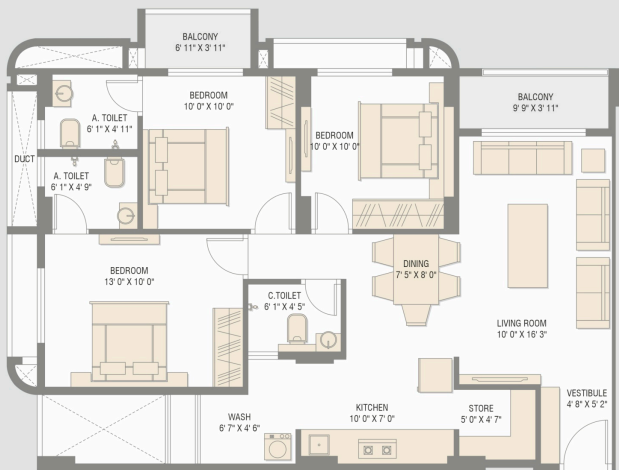

# GROUND FLOOR PLAN

SHOP	DIMENSION
G1	16' 5" X 25' 1"
G2	9' 11" X 25' 1"
G3	9' 9" X 29' 0"
G4	10' 0" X 29' 0"
G5	9' 8" X 41' 7"
G6,G7	10' 0" X 41' 7"
G8	9' 8" X 41' 7"
G9,G10	10' 0" X 29' 0"
G11	9' 8" X 29' 0"
G12	16' 5" X 29' 0"
G13	19' 8" X 29' 0"
G14	16' 5" X 29' 0"
G15	9' 8" X 29' 0"
G16,17	10' 0" X 29' 0"
G18	9' 8" X 41' 7"
G19,20	10' 0" X 41' 7"
G21	9' 8" X 41' 7"
G22,23	10' 0" X 29' 0"
G24	9' 8" X 25' 1"
G25	16' 5" X 25' 1"

**2 BHK**  
UNIT PLAN

TYPE - 1 | 302, 303

( TYPICAL FLOOR )

BLOCK - A1, A2, A3, A4

**POLARIS INFINITY**  
2 & 3 BHK LUXURIOUS APARTMENT

**3 BHK**  
UNIT PLAN

TYPE - 1 | 301, 304

( TYPICAL FLOOR )

BLOCK - A1, A2, A3, A4

**POLARIS INFINITY**  
2 & 3 BHK LUXURIOUS APARTMENT

**2 BHK**  
UNIT PLAN

TYPE - 1

( TYPICAL FLOOR )

BLOCK - B1 | 101, 104

BLOCK - B2 | 101

**POLARIS INFINITY**  
2 & 3 BHK LUXURIOUS APARTMENT