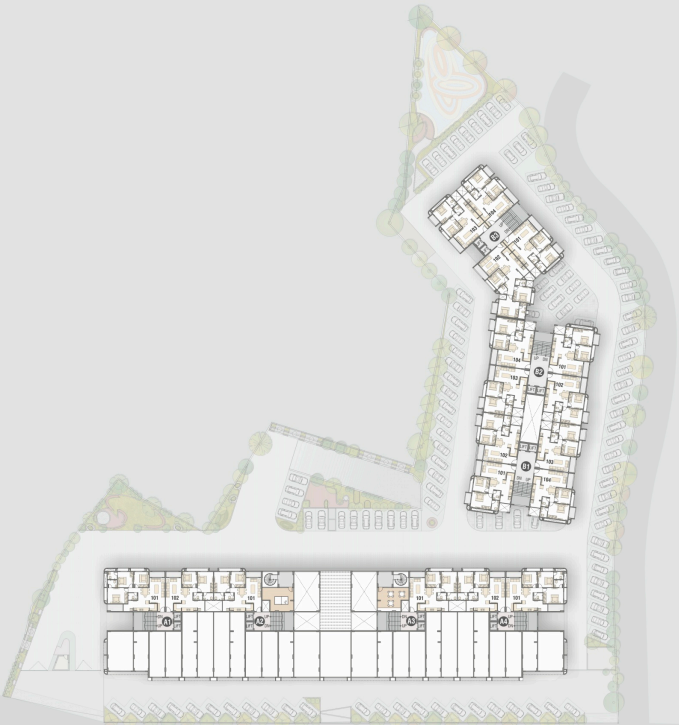

1ST
FLOOR PLAN

POLARIS INFINITY
2 & 3 BHK LUXURIOUS APARTMENT