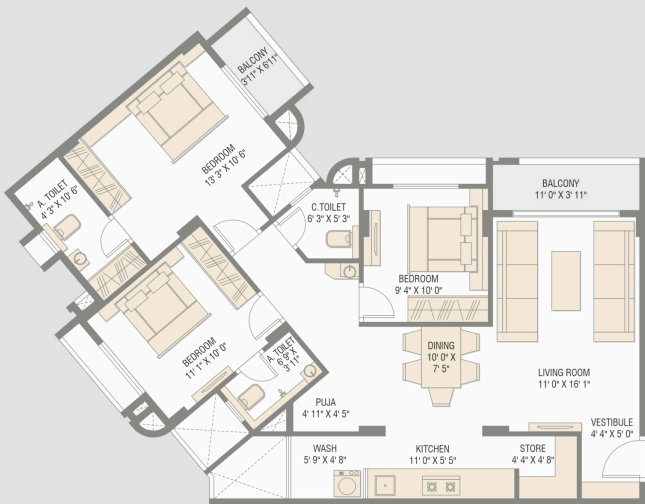

# GROUND FLOOR PLAN

SHOP	DIMENSION
G1	16' 5" X 25' 1"
G2	9' 11" X 25' 1"
G3	9' 9" X 29' 0"
G4	10' 0" X 29' 0"
G5	9' 8" X 41' 7"
G6,G7	10' 0" X 41' 7"
G8	9' 8" X 41' 7"
G9,G10	10' 0" X 29' 0"
G11	9' 8" X 29' 0"
G12	16' 5" X 29' 0"
G13	19' 8" X 29' 0"
G14	16' 5" X 29' 0"
G15	9' 8" X 29' 0"
G16,17	10' 0" X 29' 0"
G18	9' 8" X 41' 7"
G19,20	10' 0" X 41' 7"
G21	9' 8" X 41' 7"
G22,23	10' 0" X 29' 0"
G24	9' 8" X 25' 1"
G25	16' 5" X 25' 1"

**2 BHK**  
UNIT PLAN

TYPE - 1

( TYPICAL FLOOR )

BLOCK - B1 | 102, 103

BLOCK - B2 | 102, 103, 104

**POLARIS INFINITY**  
2 & 3 BHK LUXURIOUS APARTMENT

**2 BHK**  
UNIT PLAN

TYPE - 1

( TYPICAL FLOOR )

BLOCK - B3 | 101, 103, 104

**POLARIS INFINITY**  
2 & 3 BHK LUXURIOUS APARTMENT

**3 BHK**  
UNIT PLAN

TYPE - 3

( TYPICAL FLOOR )

BLOCK - B3 | 102

**POLARIS INFINITY**  
2 & 3 BHK LUXURIOUS APARTMENT