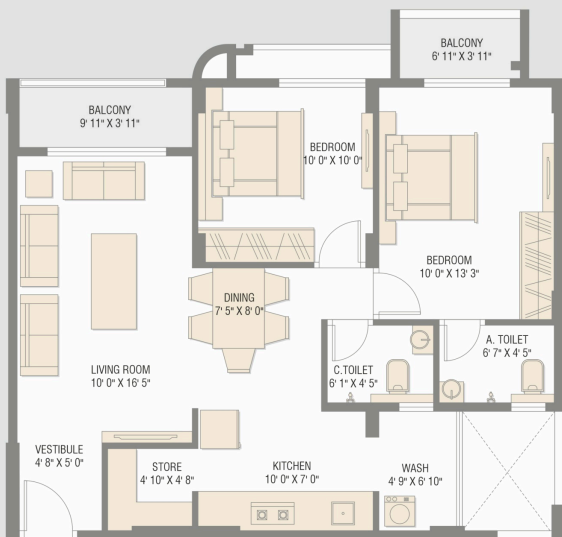

# GROUND FLOOR PLAN

SHOP	DIMENSION
G1	16' 5" X 25' 1"
G2	9' 11" X 25' 1"
G3	9' 9" X 29' 0"
G4	10' 0" X 29' 0"
G5	9' 8" X 41' 7"
G6,G7	10' 0" X 41' 7"
G8	9' 8" X 41' 7"
G9,G10	10' 0" X 29' 0"
G11	9' 8" X 29' 0"
G12	16' 5" X 29' 0"
G13	19' 8" X 29' 0"
G14	16' 5" X 29' 0"
G15	9' 8" X 29' 0"
G16,17	10' 0" X 29' 0"
G18	9' 8" X 41' 7"
G19,20	10' 0" X 41' 7"
G21	9' 8" X 41' 7"
G22,23	10' 0" X 29' 0"
G24	9' 8" X 25' 1"
G25	16' 5" X 25' 1"

BLOCK - A1, A2, A3, A4

**POLARIS INFINITY**  
2 & 3 BHK LUXURIOUS APARTMENT

**2 BHK**  
UNIT PLAN

TYPE - 1

( TYPICAL FLOOR )

BLOCK - B1 | 101, 104

BLOCK - B2 | 101

**POLARIS INFINITY**  
2 & 3 BHK LUXURIOUS APARTMENT

**2 BHK**  
UNIT PLAN

TYPE - 1

( TYPICAL FLOOR )

BLOCK - B1 | 102, 103

BLOCK - B2 | 102, 103, 104

**POLARIS INFINITY**  
2 & 3 BHK LUXURIOUS APARTMENT

**2 BHK**  
UNIT PLAN

TYPE - 1